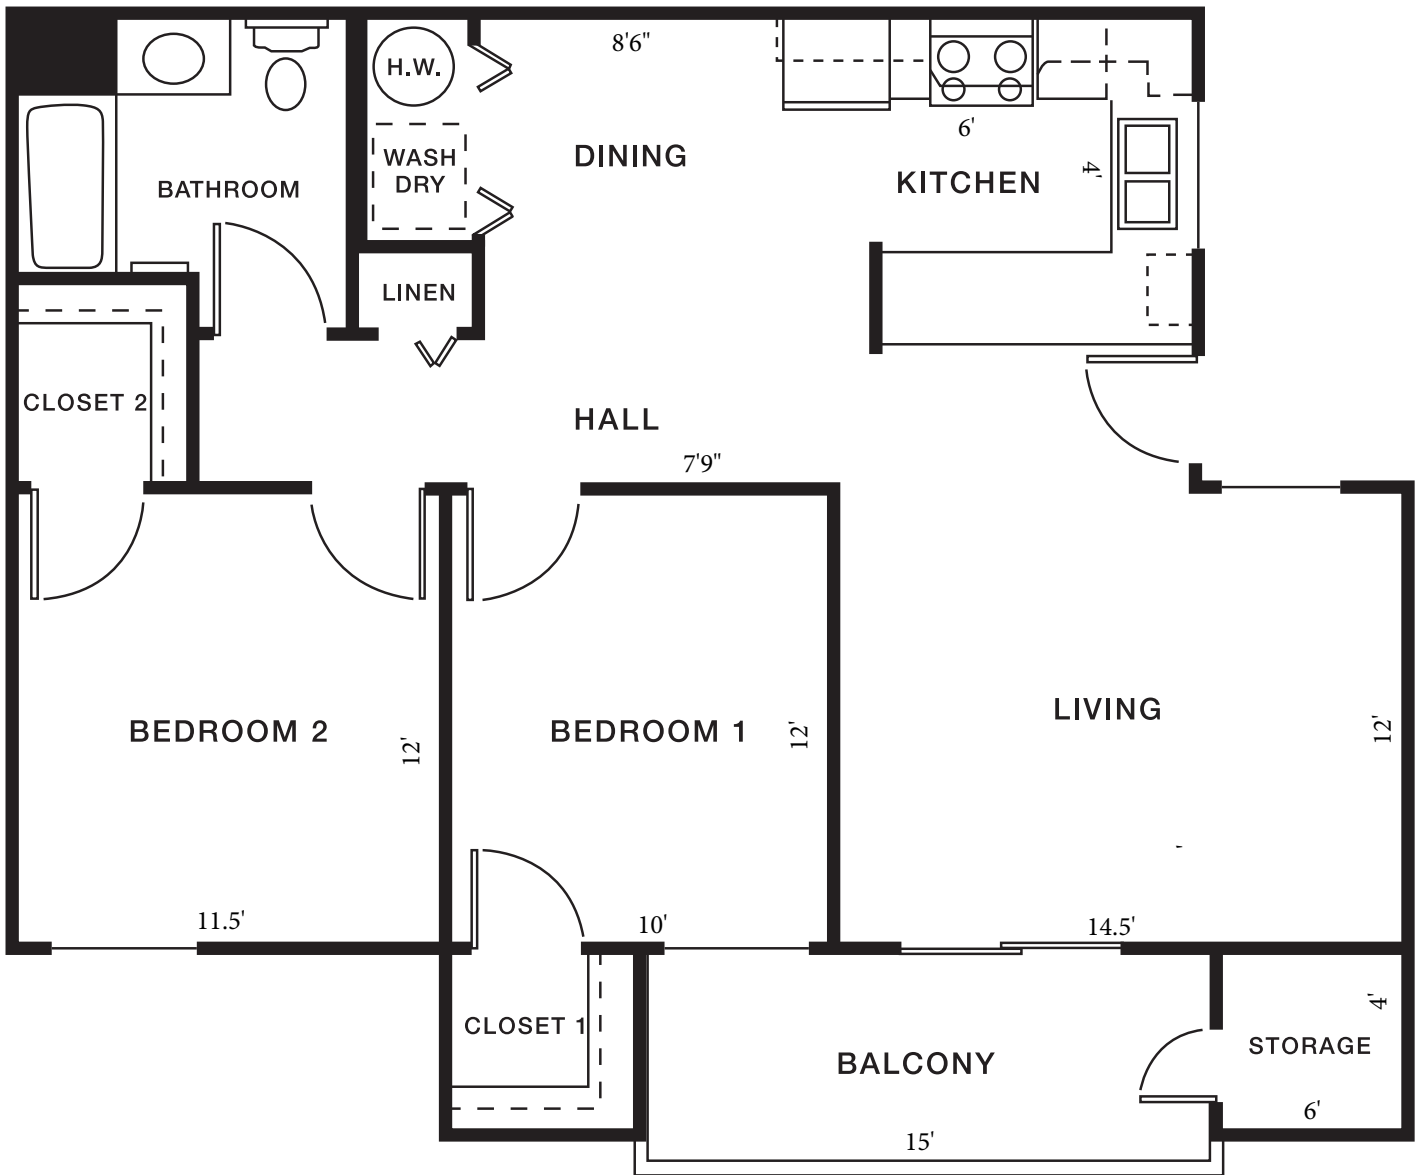

TWO BEDROOM, ONE BATHROOM

1,040 Square Feet

951.699.1717

41770 Margarita Rd. Temecula, CA 92591