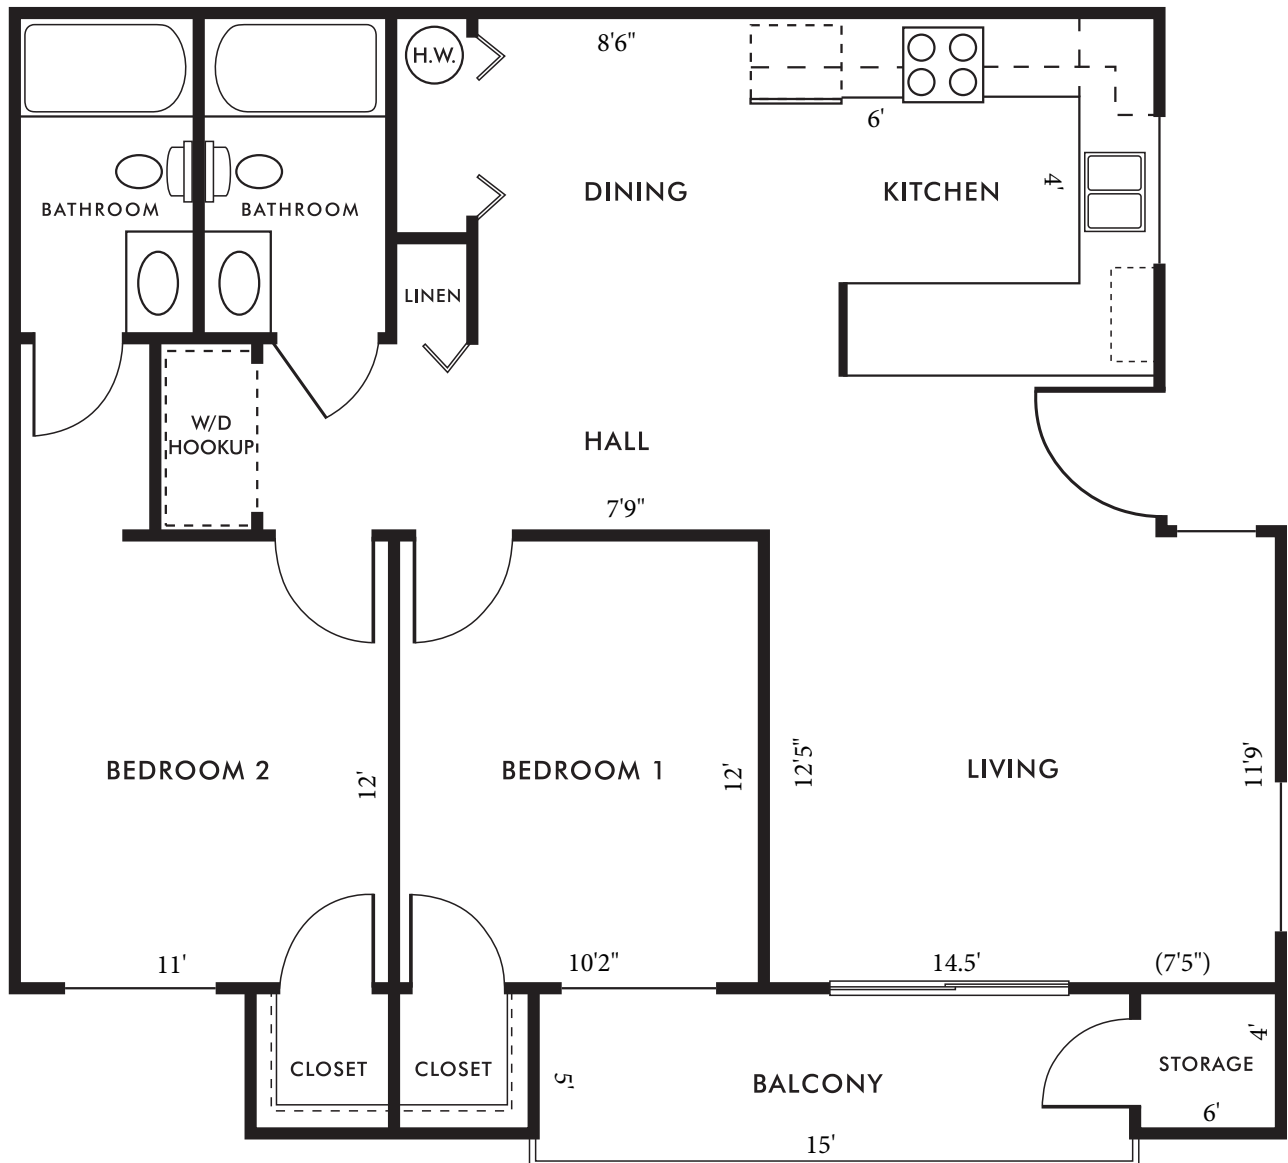

SYCAMORE TERRACE APARTMENTS

- TEMECULA, CA -
Live The Difference

TWO BEDROOM, TWO BATHROOM

1,093 Square Feet

951.699.1717

41770 Margarita Rd. Temecula, CA 92591